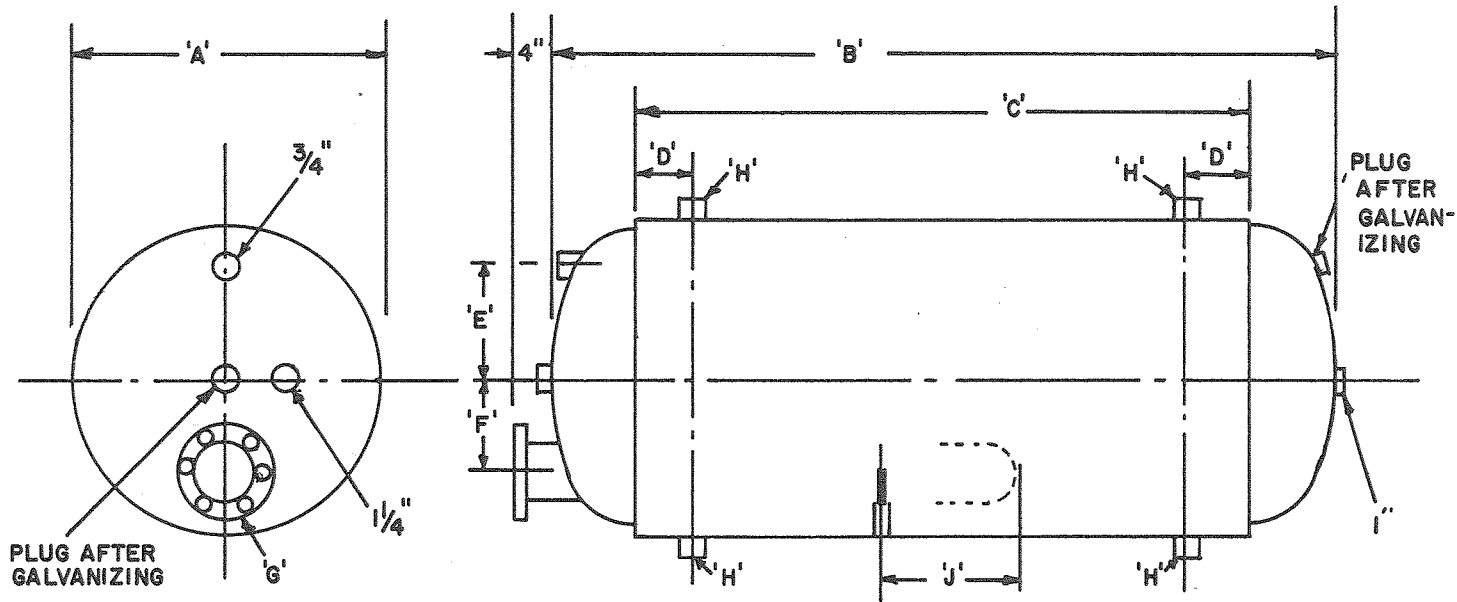

Wood Industrial Products Co.

Conshohocken, Pa. 19428 • Phone 215-828-0800

an ALCO STANDARD Company

GALVANIZED COMMERCIAL COIL STORAGE TANK

PART NUMBER	★	CAP. GAL.	150# WORKING PRESSURE				300# TEST					WT
			A	B	C	D	E	F	G	H	I	
JCSG-22-101	★	40	14	63	58$\frac{3}{4}$	6	5	2$\frac{1}{2}$	4	1	1	118
JCSG-22-102		45	16	52	47	6	5	3$\frac{1}{2}$	4	1	1	119
JCSG-22-103		55	16	64	59	6	5	3$\frac{1}{2}$	4	1	1	138
JCSG-22-104	★	70	18	64	58	6	3	4$\frac{1}{2}$	4	1$\frac{1}{2}$	1$\frac{1}{2}$	172
JCSG-22-105		70	20	55	48	5$\frac{1}{2}$	7	5$\frac{1}{2}$	4	1$\frac{1}{2}$	2	178
JCSG-22-106	★	85	20	67	60	5$\frac{1}{2}$	7	5$\frac{1}{2}$	4	1$\frac{1}{2}$	2	198
JCSG-22-107		105	22	66$\frac{3}{4}$	59	6	5	6$\frac{1}{2}$	4	1$\frac{1}{2}$	2	207
JCSG-22-108		100	24	56	48	6$\frac{1}{8}$	8	7$\frac{1}{2}$	4	1$\frac{1}{2}$	2	277
JCSG-22-109	★	125	24	68	60	6$\frac{1}{8}$	8	7$\frac{1}{2}$	4	1$\frac{1}{2}$	2	324
JCSG-22-110		145	24	80	72	6$\frac{1}{8}$	8	7$\frac{1}{2}$	4	1$\frac{1}{2}$	2	371
JCSG-22-111		195	24	104	96	6$\frac{1}{8}$	8	7$\frac{1}{2}$	4	1$\frac{1}{2}$	2	469
JCSG-22-112	★	200	30	70	60	9	9	9$\frac{1}{2}$	6	2	2	481
JCSG-22-113		235	30	82	72	9	9	9$\frac{1}{2}$	6	2	2	541
JCSG-22-114		270	30	94	84	9	9	9$\frac{1}{2}$	6	2	2	602
JCSG-22-115		300	30	106	96	9	9	9$\frac{1}{2}$	6	2	2	661
JCSG-22-116		325	36	84	72	8$\frac{1}{4}$	12	12$\frac{1}{2}$	6	2	2	654
JCSG-22-117		450	36	108	96	8$\frac{1}{4}$	12	12$\frac{1}{2}$	6	2	2	800
JCSG-22-118		525	36	132	120	8$\frac{1}{4}$	12	12$\frac{1}{2}$	6	2	2	941
JCSG-24-119		280	42	58$\frac{3}{4}$	39	12	15	15$\frac{1}{2}$	6	2	2	635
JCSG-24-120		525	42	97$\frac{3}{4}$	78	12	15	15$\frac{1}{2}$	6	2	2	947
JCSG-24-121		750	42	136$\frac{3}{4}$	117	12	15	15$\frac{1}{2}$	6	2	2	1258
JCSG-24-122		1000	42	175$\frac{3}{4}$	156	12	15	15$\frac{1}{2}$	6	2	2	1575
JCSG-24-123		500	48	69$\frac{3}{4}$	54	12	18	18$\frac{1}{2}$	6	3	3	1028
JCSG-24-124		1000	48	123$\frac{3}{4}$	108	12	18	18$\frac{1}{2}$	6	3	3	1643

★ Sizes normally in stock for prompt shipment

All tanks also available in 100# WP

LENGTH OF TUBE BUNDLE	42" TO 66"	72" TO 78"	84"	90"	96"	102"	108"	114"	120"
J	20	24	28	34	32	38	36	42	40

ALL SPECIFICATIONS FOR ALL TANKS SUBJECT TO CHANGE WITHOUT FORMAL NOTICE.